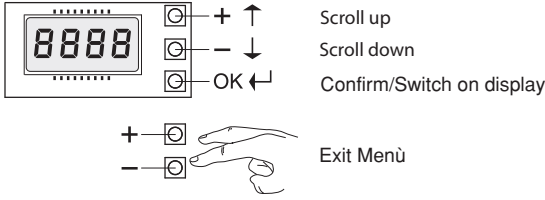

# SYSTEM SETTINGS MENU

## LEGENDA

PRESET	DEFAULT	Rr	Sr	Rc	Sc	Ind
<b>PARAMETER</b>						
Automatic closing time (TCA)	40	20	40	30	40	40
Operation time motor 1	60	20	20	20	20	20
Operation time motor 2	60	20	20	20	20	20
Pedestrian operation time	6	6	6	6	6	6
Opening delay time for leaf 1	3	2	2	2	2	2
Closing delay time for leaf 2	3	2	2	2	2	2
Slow-down time	hydraulic	0	0	0	0	0
	electromechanical	3	3	3	3	3
Traffic-light area clearance time	15	15	15	15	15	15
Preheating	30	30	30	30	30	30
Slowdown motor torque	hydraulic	40	99	99	99	99
	electromechanical	50	50	50	50	50
Motor torque	hydraulic	40	99	99	99	99
	electromechanical	50	50	50	50	50
Braking	0	0	0	0	0	0
Emergency braking	60	60	60	60	60	60
Zona	0	0	0	0	0	0
<b>LOGIC</b>						
Automatic Closing	OFF	ON	OFF	ON	OFF	OFF
Opening Impulse lock	OFF	OFF	OFF	ON	ON	OFF
Impulse lock TCA	OFF	OFF	OFF	OFF	OFF	OFF
Impulse lock on closing	OFF	OFF	OFF	OFF	OFF	OFF
Ram blow on opening	OFF	OFF	OFF	OFF	OFF	OFF
Ram blow in closing	OFF	OFF	OFF	OFF	OFF	OFF
2-step logic	OFF	OFF	OFF	OFF	OFF	OFF
3-step logic	OFF	ON	OFF	ON	OFF	OFF
Pre alarm	OFF	OFF	OFF	ON	ON	OFF
Lock hold	hydraulic	ON	ON	ON	ON	ON
	electromechanical	OFF	OFF	OFF	OFF	OFF
Hold-to-run	OFF	OFF	OFF	OFF	OFF	ON
Photocells on opening	OFF	ON	ON	ON	ON	OFF
Rapid closing	OFF	OFF	OFF	OFF	OFF	OFF
Photocell test	OFF	OFF	OFF	OFF	OFF	OFF
Electric edge test	OFF	OFF	OFF	OFF	OFF	OFF
Photocell test on opening	OFF	OFF	OFF	OFF	OFF	OFF
Photocell test on closing	OFF	OFF	OFF	OFF	OFF	OFF
Master/Slave	OFF	OFF	OFF	OFF	OFF	OFF
Fixed code	OFF	OFF	OFF	OFF	OFF	OFF
Radio transmitter programming	ON	ON	ON	ON	ON	OFF
Time count	hydraulic	OFF	OFF	OFF	OFF	OFF
	electromechanical	ON	ON	ON	ON	ON
Courtesy light	OFF	OFF	OFF	OFF	OFF	OFF
Clock / Pedestrian	OFF	OFF	OFF	OFF	OFF	OFF
Light/Alarm	OFF	OFF	OFF	OFF	OFF	OFF
1 Active motor	OFF	----	----	----	----	----
Gate-open or 2nd radio channel warning light	OFF	OFF	OFF	OFF	OFF	OFF
Safety edge	ON	ON	ON	ON	ON	ON
Blinking output	OFF	OFF	OFF	OFF	OFF	OFF
Type of lock	OFF	OFF	OFF	OFF	OFF	OFF