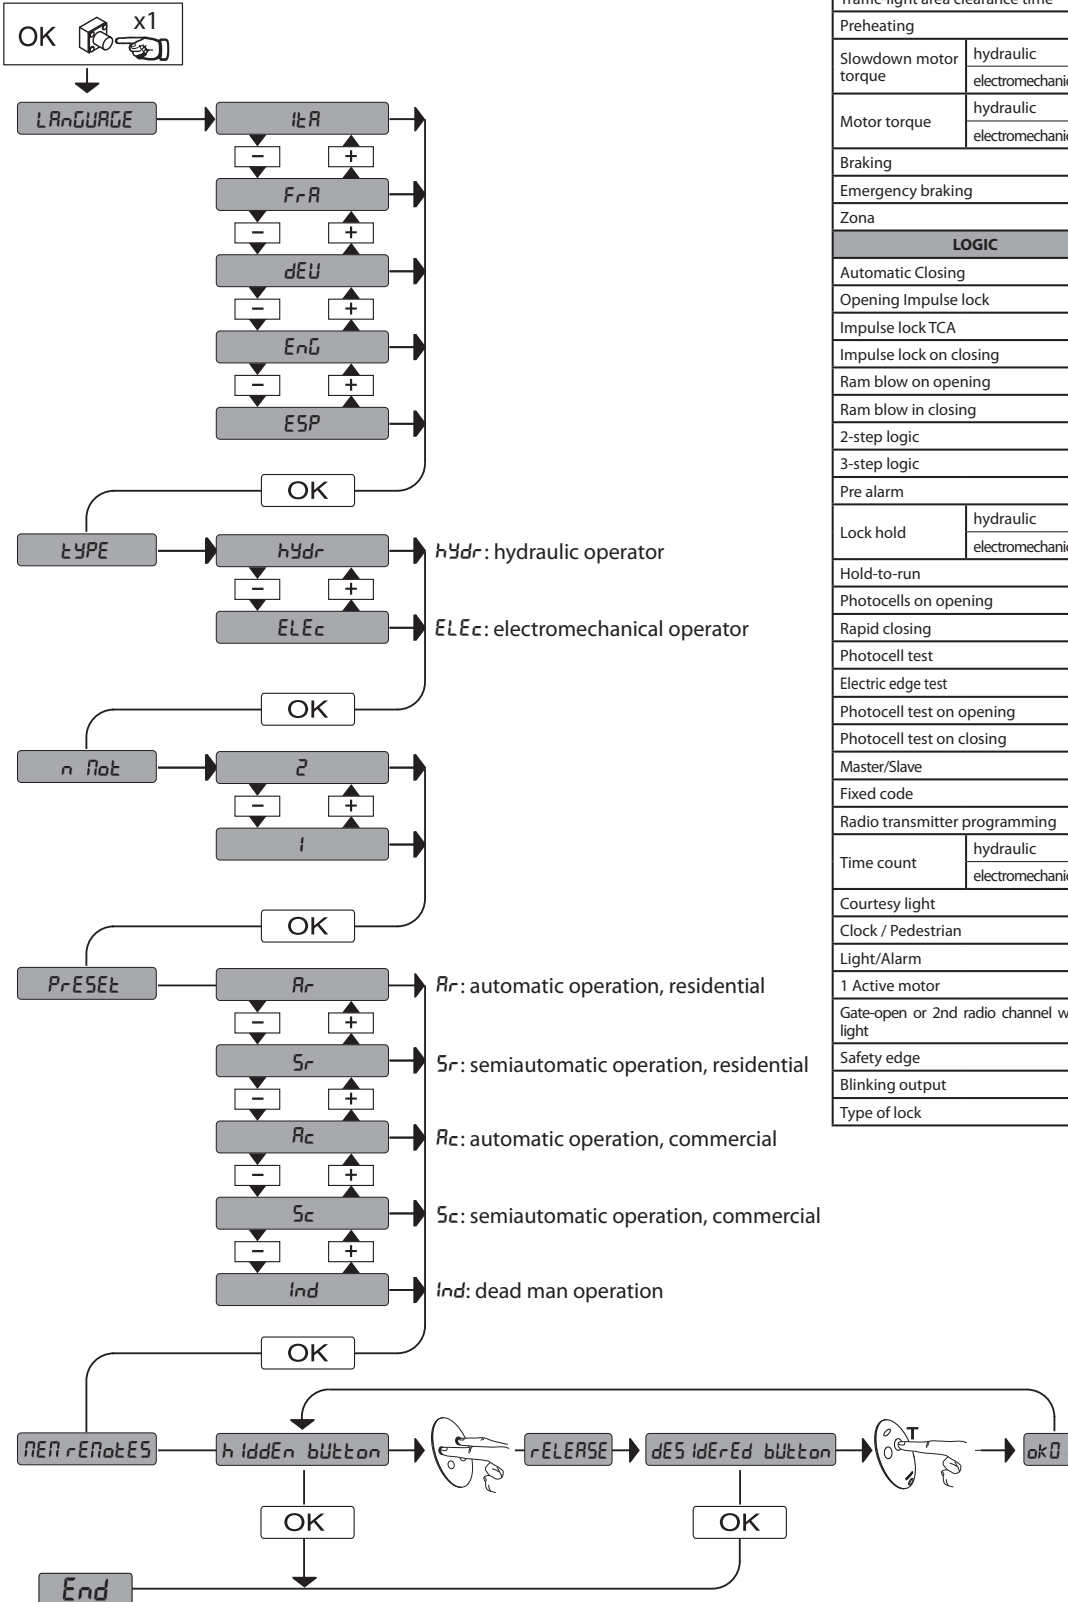

# SYSTEM SETTINGS MENU

## LEGENDA

PRESET	DEFAULT	Rr	Sr	Rc	Sc	Ind
<b>PARAMETER</b>						
Automatic closing time (TCA)	40	20	40	30	40	40
Operation time motor 1	60	20	20	20	20	20
Operation time motor 2	60	20	20	20	20	20
Pedestrian operation time	6	6	6	6	6	6
Opening delay time for leaf 1	3	2	2	2	2	2
Closing delay time for leaf 2	3	2	2	2	2	2
Slow-down time	hydraulic	0	0	0	0	0
	electromechanical	3	3	3	3	3
Traffic-light area clearance time	15	15	15	15	15	15
Preheating	30	30	30	30	30	30
Slowdown motor torque	hydraulic	40	99	99	99	99
	electromechanical	50	50	50	50	50
Motor torque	hydraulic	40	99	99	99	99
	electromechanical	50	50	50	50	50
Braking	0	0	0	0	0	0
Emergency braking	60	60	60	60	60	60
Zona	0	0	0	0	0	0
<b>LOGIC</b>						
Automatic Closing	OFF	ON	OFF	ON	OFF	OFF
Opening Impulse lock	OFF	OFF	OFF	ON	ON	OFF
Impulse lock TCA	OFF	OFF	OFF	OFF	OFF	OFF
Impulse lock on closing	OFF	OFF	OFF	OFF	OFF	OFF
Ram blow on opening	OFF	OFF	OFF	OFF	OFF	OFF
Ram blow in closing	OFF	OFF	OFF	OFF	OFF	OFF
2-step logic	OFF	OFF	OFF	OFF	OFF	OFF
3-step logic	OFF	ON	OFF	ON	OFF	OFF
Pre alarm	OFF	OFF	OFF	ON	ON	OFF
Lock hold	hydraulic	ON	ON	ON	ON	ON
	electromechanical	OFF	OFF	OFF	OFF	OFF
Hold-to-run	OFF	OFF	OFF	OFF	OFF	ON
Photocells on opening	OFF	ON	ON	ON	ON	OFF
Rapid closing	OFF	OFF	OFF	OFF	OFF	OFF
Photocell test	OFF	OFF	OFF	OFF	OFF	OFF
Electric edge test	OFF	OFF	OFF	OFF	OFF	OFF
Photocell test on opening	OFF	OFF	OFF	OFF	OFF	OFF
Photocell test on closing	OFF	OFF	OFF	OFF	OFF	OFF
Master/Slave	OFF	OFF	OFF	OFF	OFF	OFF
Fixed code	OFF	OFF	OFF	OFF	OFF	OFF
Radio transmitter programming	ON	ON	ON	ON	ON	OFF
Time count	hydraulic	OFF	OFF	OFF	OFF	OFF
	electromechanical	ON	ON	ON	ON	ON
Courtesy light	OFF	OFF	OFF	OFF	OFF	OFF
Clock / Pedestrian	OFF	OFF	OFF	OFF	OFF	OFF
Light/Alarm	OFF	OFF	OFF	OFF	OFF	OFF
1 Active motor	OFF	----	----	----	----	----
Gate-open or 2nd radio channel warning light	OFF	OFF	OFF	OFF	OFF	OFF
Safety edge	ON	ON	ON	ON	ON	ON
Blinking output	OFF	OFF	OFF	OFF	OFF	OFF
Type of lock	OFF	OFF	OFF	OFF	OFF	OFF